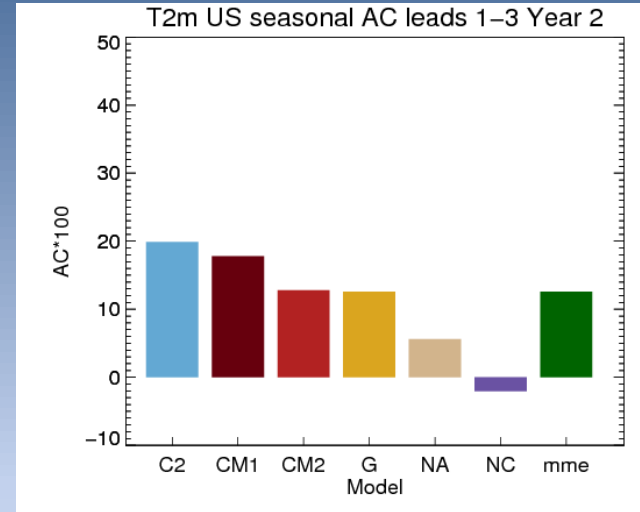

RT verification: CONUS

Year 1

Year 2

T2m

Prate

RT verification: North America

Year 1

Year 2